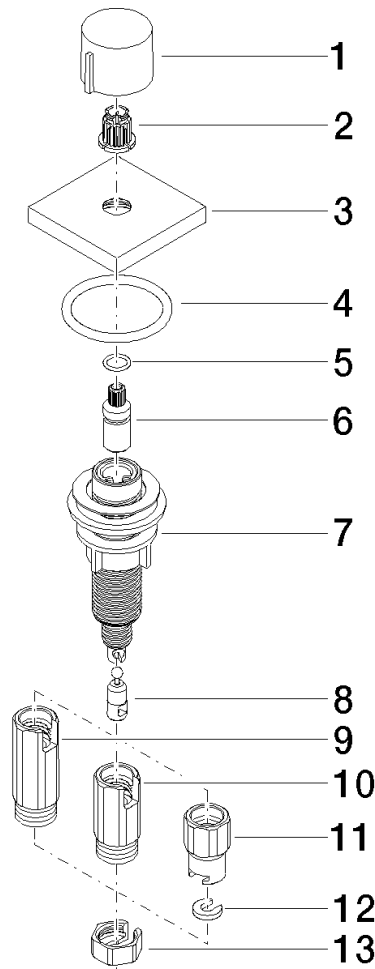

Strainer waste with control handle - Brushed Chrome

LOT

10 711 970

- control for single basin
- including adapter for Bowden cable

Fits LOT

	Brushed Chrome	10 711 970-93
	Chrome	10 711 970-00
	Brushed Platinum	10 711 970-06
	Platinum	10 711 970-08
	Durabress (23kt Gold)	10 711 970-09
	Dark Chrome	10 711 970-19
	Brushed Durabress (23kt Gold)	10 711 970-28
	Matte Black	10 711 970-33
	Brushed Champagne (22kt Gold)	10 711 970-46
	Champagne (22kt Gold)	10 711 970-47
	Brushed Dark Platinum	10 711 970-99

Strainer waste with control handle - Brushed Chrome

LOT

10 711 970

mm [inches]

Strainer waste with control handle - Brushed Chrome

LOT

10 711 970

Parts for other finishes can be found here: [Chrome](#)

Spare parts list

No.	Item Number	Name	Quantity used	Delivery time
1	09 20 97 030-93	handle	1	60
2	90 12 12 002 00 90	fixing cap	1	2
3	09 27 87 007-93	rosette	1	60
4	90 14 10 043 00 90	seal	1	2
5	09 14 10 042 90	seal	1	2
6	09 29 06 087-93	spindle	1	-
Spare part can no longer be ordered, please order the replacement item				
7	04 30 01 029 00 90	adaptor	1	2
8	09 24 03 175 90	adaptor	1	2
9	09 11 10 073-07	connection	1	30
10	09 11 10 074-07	connection	1	30
11	09 11 10 079-07	connection	1	30
12	09 30 11 087 90	disc	1	2
13	09 23 30 024-07	nut	1	30