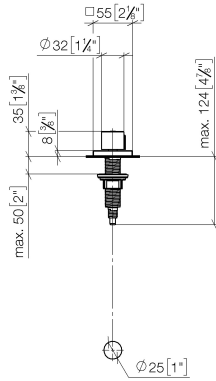

Strainer waste with control handle - Brushed Chrome

LOT

10 711 970

- control for single basin
- including adapter for Bowden cable

Fits LOT

	Brushed Chrome	10 711 970-93
	Chrome	10 711 970-00
	Brushed Platinum	10 711 970-06
	Platinum	10 711 970-08
	Durabress (23kt Gold)	10 711 970-09
	Dark Chrome	10 711 970-19
	Brushed Durabress (23kt Gold)	10 711 970-28
	Matte Black	10 711 970-33
	Brushed Champagne (22kt Gold)	10 711 970-46
	Champagne (22kt Gold)	10 711 970-47
	Brushed Dark Platinum	10 711 970-99

Strainer waste with control handle - Brushed Chrome

LOT

10 711 970

mm [inches]

Strainer waste with control handle - Brushed Chrome

LOT

10 711 970

Parts for other finishes can be found here: [Chrome](#)

Spare parts list

No.	Item Number	Name	Quantity used	Delivery time
1	09 20 97 030-93	handle	1	60
2	90 12 12 002 00 90	fixing cap	1	2
3	09 27 87 007-93	rosette	1	60
4	90 14 10 043 00 90	seal	1	2
5	09 14 10 042 90	seal	1	2
6	09 29 06 087-93	spindle	1	-
Spare part can no longer be ordered, please order the replacement item				
7	04 30 01 029 00 90	adaptor	1	2
8	09 24 03 175 90	adaptor	1	2
9	09 11 10 073-07	connection	1	30
10	09 11 10 074-07	connection	1	30
11	09 11 10 079-07	connection	1	30
12	09 30 11 087 90	disc	1	2
13	09 23 30 024-07	nut	1	30